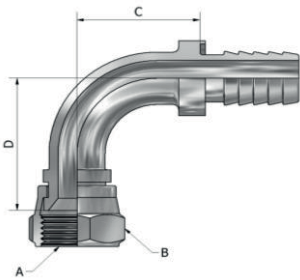

DC104 SERIES(Female JIC 37° Swivel Straight)

US1

PART NUMBER	Products Description									
	Hose In-Dia	Thread UNF	Nut Hex		Tail-Growth		Nipple OD			
			MM	Inch	MM	Inch	MM	Inch		
			A		B		C		D	
DC104-07-04	1/4	7/16-20	14.3	0.56	19.1	0.75	16.0	0.63		
DC104-09-04	1/4	9/16-18	17.5	0.69	21.3	0.84	16.0	0.63		
DC104-09-06	3/8	9/16-18	17.5	0.69	21.5	0.85	19.0	0.75		
DC104-12-06	3/8	3/4-16	22.2	0.87	24.5	0.96	19.0	0.75		
DC104-12-08	1/2	3/4-16	22.2	0.87	24.4	0.96	23.0	0.91		
DC104-14-08	1/2	7/8-14	25.4	1.00	27.1	1.07	23.0	0.91		
DC104-14-10	5/8	7/8-14	25.4	1.00	27.1	1.07	26.0	1.02		
DC104-14-12	3/4	7/8-14	25.4	1.00	27.5	1.08	30.0	1.18		
DC104-17-12	3/4	1-1/16-12	32.0	1.26	28.8	1.13	30.0	1.18		

DC194 SERIES(Female JIC 37° Swivel 90° Elbow)

US1

PART NUMBER	Products Description									
	Hose In-Dia	Thread UNF	Nut Hex		Tail-Growth		Drop			
			MM	Inch	MM	Inch	MM	Inch		
			A		B		C		D	
DC194-07-04	1/4	7/16-20	14.3	0.56	21.5	0.85	21.0	0.83		
DC194-09-04	1/4	9/16-18	17.5	0.69	21.5	0.85	22.0	0.87		
DC194-09-06	3/8	9/16-18	17.5	0.69	25.5	1.00	23.0	0.91		
DC194-09-06B	3/8	9/16-18	17.5	0.69	21.7	0.85	23.0	0.91		
DC194-12-06	3/8	3/4-16	22.2	0.87	25.5	1.00	28.0	1.10		
DC194-12-06B	3/8	3/4-16	22.2	0.87	21.7	0.85	26.7	1.05		
DC194-12-08	1/2	3/4-16	22.2	0.87	32.1	1.26	31.0	1.22		
DC194-14-08	1/2	7/8-14	25.4	1.00	32.1	1.26	32.5	1.28		
DC194-17-12	3/4	1-1/16-12	32.0	1.26	46.0	1.81	53.0	2.09		
DC194-17-12B	3/4	1-1/16-12	32.0	1.26	33.6	1.32	30.0	1.18		