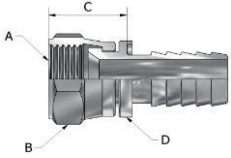

DC104 SERIES(Female JIC 37° Swivel Straight)

US1

PART NUMBER	Products Description									
	Hose In-Dia	Thread UNF	Nut Hex		Tail-Growth		Nipple OD			
			MM	Inch	MM	Inch	MM	Inch		
			A		B		C		D	
DC104-07-04	1/4	7/16-20	14.3	0.56	19.1	0.75	16.0	0.63		
DC104-09-04	1/4	9/16-18	17.5	0.69	21.3	0.84	16.0	0.63		
DC104-09-06	3/8	9/16-18	17.5	0.69	21.5	0.85	19.0	0.75		
DC104-12-06	3/8	3/4-16	22.2	0.87	24.5	0.96	19.0	0.75		
DC104-12-08	1/2	3/4-16	22.2	0.87	24.4	0.96	23.0	0.91		
DC104-14-08	1/2	7/8-14	25.4	1.00	27.1	1.07	23.0	0.91		
DC104-14-10	5/8	7/8-14	25.4	1.00	27.1	1.07	26.0	1.02		
DC104-14-12	3/4	7/8-14	25.4	1.00	27.5	1.08	30.0	1.18		
DC104-17-12	3/4	1-1/16-12	32.0	1.26	28.8	1.13	30.0	1.18		

DC194 SERIES(Female JIC 37° Swivel 90° Elbow)

US1

PART NUMBER	Products Description									
	Hose In-Dia	Thread UNF	Nut Hex		Tail-Growth		Drop			
			MM	Inch	MM	Inch	MM	Inch		
			A		B		C		D	
DC194-07-04	1/4	7/16-20	14.3	0.56	21.5	0.85	21.0	0.83		
DC194-09-04	1/4	9/16-18	17.5	0.69	21.5	0.85	22.0	0.87		
DC194-09-06	3/8	9/16-18	17.5	0.69	25.5	1.00	23.0	0.91		
DC194-09-06B	3/8	9/16-18	17.5	0.69	21.7	0.85	23.0	0.91		
DC194-12-06	3/8	3/4-16	22.2	0.87	25.5	1.00	28.0	1.10		
DC194-12-06B	3/8	3/4-16	22.2	0.87	21.7	0.85	26.7	1.05		
DC194-12-08	1/2	3/4-16	22.2	0.87	32.1	1.26	31.0	1.22		
DC194-14-08	1/2	7/8-14	25.4	1.00	32.1	1.26	32.5	1.28		
DC194-17-12	3/4	1-1/16-12	32.0	1.26	46.0	1.81	53.0	2.09		
DC194-17-12B	3/4	1-1/16-12	32.0	1.26	33.6	1.32	30.0	1.18		